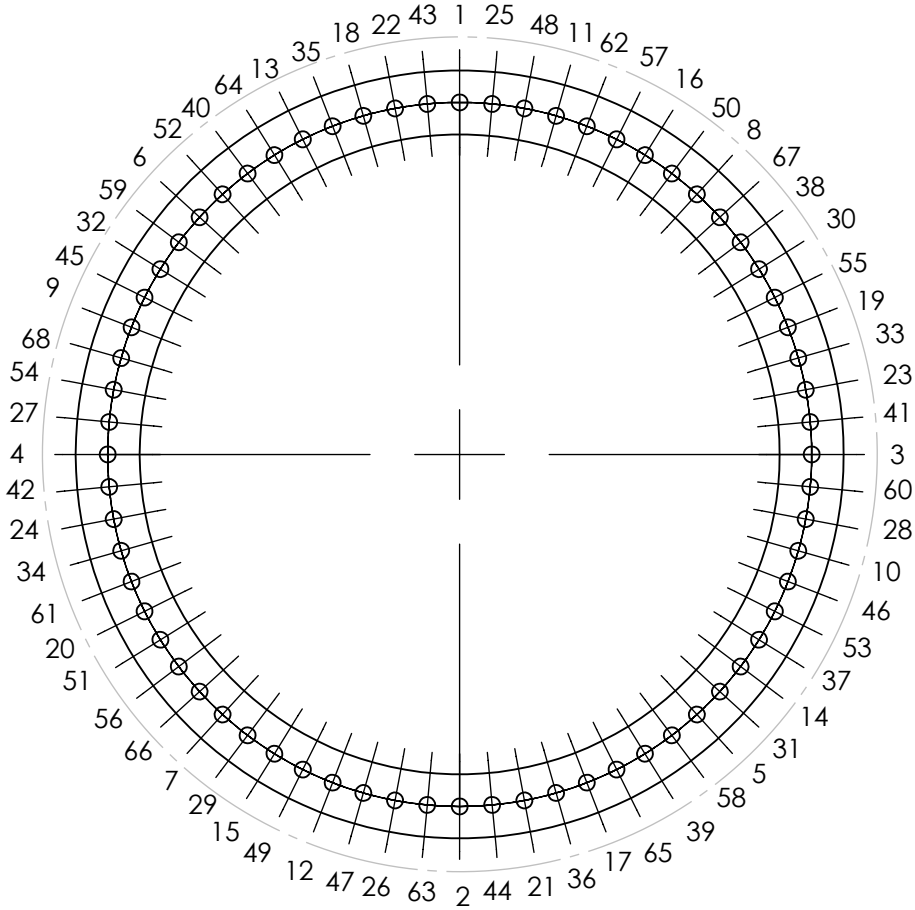

# Garlock

SEALING TECHNOLOGIES

68 HOLE  
BOLTING PATTERN