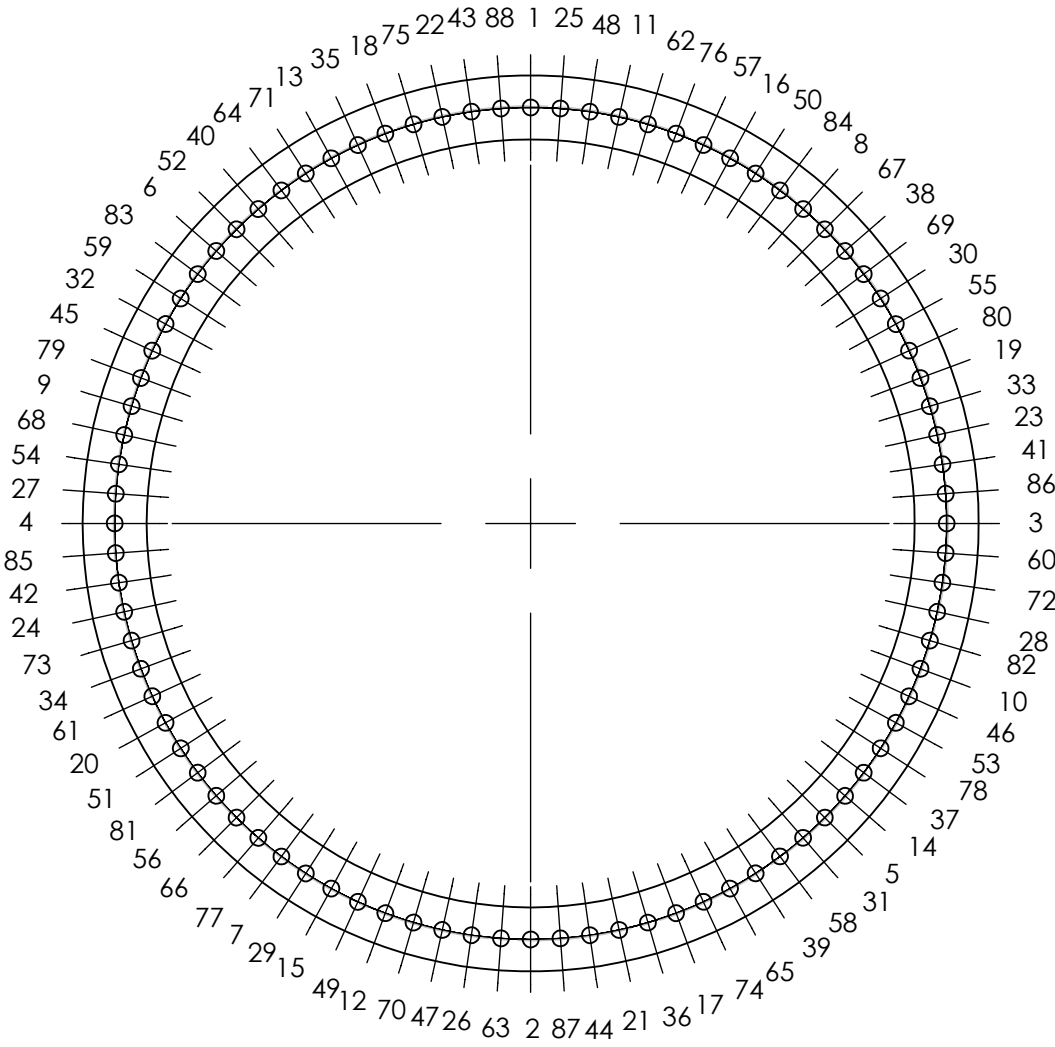

# Garlock

SEALING TECHNOLOGIES

88 HOLE  
BOLTING PATTERN